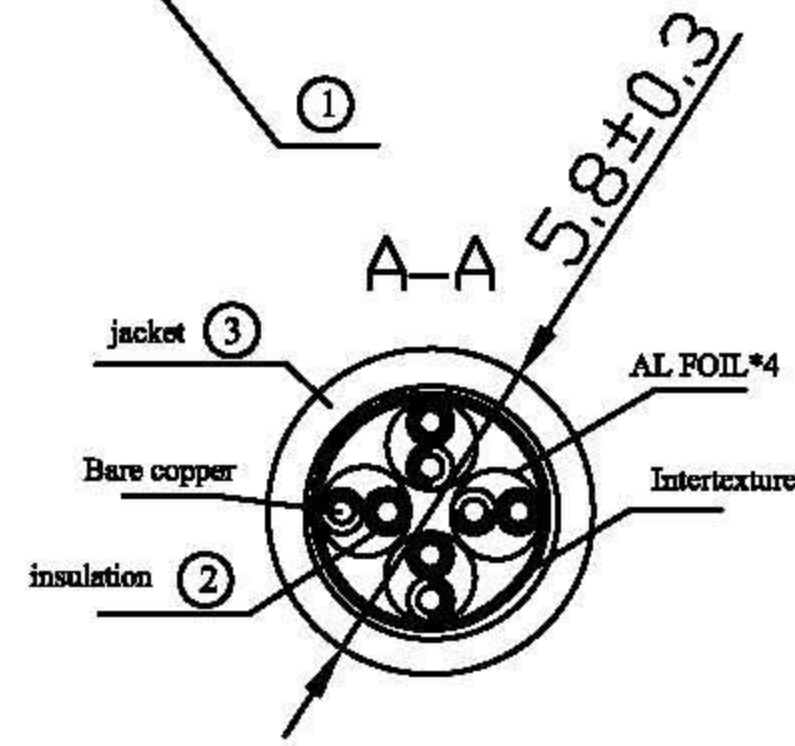

A

A

L ± 3%

1	2	3	4
BLU WH	ORG WH	GRN WH	BWN WH

Connecting

P1	568B COLOR	P2
1	WH	1
2	ORG	2
3	WH	3
4	BLU	4
5	WH	5
6	GRN	6
7	WH	7
8	BWN	8

ITEM NO	QTY	DESCRIPTION	COLOR
21.99.1326	250	VALUE S/FTP cable Cat. 6, white, 0.5m	white
21.99.1336	200	VALUE S/FTP cable Cat. 6, white, 1.0m	white
21.99.1346	150	VALUE S/FTP cable Cat. 6, white, 2.0m	white
21.99.1356	100	VALUE S/FTP cable Cat. 6, white, 3.0m	white
21.99.1366	70	VALUE S/FTP cable Cat. 6, white, 5.0m	white
21.99.1376	50	VALUE S/FTP cable Cat. 6, white, 7.0m	white
21.99.1386	40	VALUE S/FTP cable Cat. 6, white, 10m	white

6	PRINTING ON THE JACKET	B213738 CM (UL) C(UL) S5TP PATCH CORD 27AWG 4P ISO/IEC 11801 AND TIA/EIA 568 CAT6		
5	CABLE TIE	WHITE PE	2	PC
4	CONTACT PLUG	S/FTP RJ45 8P8C (6U)	2	PC
3	JACKET	PVC LD-4	0.013KG	M
2	INSULATION	FO-PE	0.0037KG	M
1	PATCH CABLE	PATCH CABLE 27AWG 7*0.127 ± 0.011mm OD: 5.8 ± 0.30mm PVC LENGTH: L ± 3%mm	L	M
NO	P/N	DESCRIPTION	QTY	UNIT

REMARK NO	CHANO	SIGNATURE	DATE	T568B		
DRAWN BY	MORGAN			SIGN	W.T	SCALE
CHECKED BY						
AUDITED BY		APPROVED BY				
CRAFT		DATE	2010.12.28	PAGE	OF	

Rotronic Co., Ltd.	
S/FTP CAT6 CABLE 27AWG	
ITEM NO LM white	